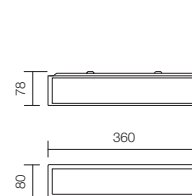

Lampholder E14
Power 2 x max. 28W
Input 230V, 50Hz

CE IP44