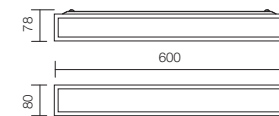

CE IP44

art **01-1234**

Led type SMD LED 2835 60 pcs x 0,2W
Power 11W
Input 220-240V, 50/60Hz
Color temperature 3000K
Lumen source 1252 lm
Lumen system 788 lm
CRI 85
Not dimmable

CE IP44

art **01-1233**

Lampholder E14
Power 3 x max. 28W
Input 230V, 50Hz