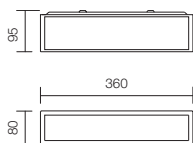

Led type SMD LED 2835 60 pcs x 0,2W
Power 11W
Input 220-240V, 50/60Hz
Color temperature 3000K
Lumen source 1252 lm
Lumen system 788 lm
CRI 85
Not dimmable

CE IP44