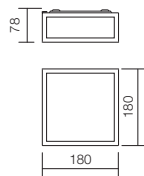

Light fittings for interior protected against humidity, equipped with E14 /E27 bulbs or SMD LEDs, chromed metal structure with white screen printed glass diffusers.

Corpuri de iluminat pentru interior cu grad de protecție la umiditate, echipate cu becuri E14/E27 sau cu LED-uri SMD, structură din metal cromat cu dispersoare din sticlă serigrafată albă.

Apparecchi per interni con grado di protezione contro l'umidità, equipaggiate con lampadine E14/E27 o LED SMD, struttura in metallo cromato e diffusori in vetro serigrafato bianco.

Светильники для интерьера с защитой от влаги, оснащенные цоколем E14/E27 или светодиодами SMD, структура из хромированного металла с рассеивателями из белого сериграфированного стекла.

Beltéri világítótestek, fokozott nedvességvédelemmel ellátva, E14/E27-es vagy SMD LED-ekkel felszerelve, krómozott fémszerkezettel, fehér szitanyomásos üveg diszperzórokkal.

Интерьерни осветителни тела, защитени от влага, оборудвани с E14/E27 крушки или SMD светодиоди. хромирана метална конструкция с бели стъкленни дифузори.

Interiérové svietidlá, s ochranou proti vlhkosti, vybavené pre žiarovky na závit E14/E27 alebo LED SMD diódami, chrómová kovová konštrukcia s bielymi sklenenými difúzormi.

Lampholder E27
Power 1 x max. 52W
Input 230V, 50Hz

CE IP44