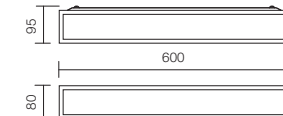

Led type SMD LED 2835 90 pcs x 0,2W
Power 19W
Input 220-240V, 50/60Hz
Color temperature 3000K
Lumen source 2665 lm
Lumen system 1289 lm
CRI 85
Not dimmable

CE IP44